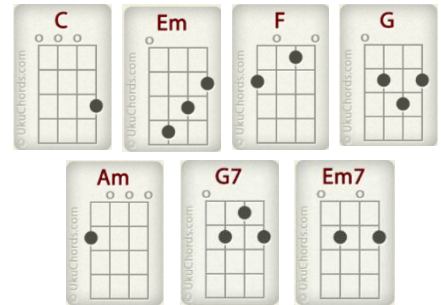

It's a heartache - Bonnie Tyler (1978)

Strum : DDU UDU

BPM : 119

C	C	Em	Em	X3
F	F	C	C / G	

F	G	Em	Am	G / G7	Em7 / G
F	G	Em	Am	G / G7	Em7

C **Em**
 It's a heartache, nothing but a heartache
F **C** **G**
 Hits you when it's too late, hits you when you're doooown
 It's a fool's game, nothing but a fools game
 Standing in the cold rain, feeling like a cloooown
 It's a heartache, nothing but a heartache
 Love him till your arms break, then he lets you doooown

F **G**
 It ain't right with love to share
Em **Am** **G** **G7** **Em7** **G**
 When you find he doesn't care for you
F **G**
 It ain't wise to need someone
Em **Am** **G** **G7** **Em7**
 As much as I depended on you

It's a heartache, nothing but a heartache
 Hits you when it's too late, hits you when you're doooown

It's a fool's game, nothing but a fools game
 Standing in the cold rain, feeling like a cloooown

It ain't right with love to share
When you find he doesn't care for you
It ain't wise to need someone
As much as I depended on you

Oh, it's a heartache, nothing but a heartache
 Love him till your arms break, then he lets you doooown

It's a fools game, nothing but a fools game
 Standing in the cold rain, feeling like a cloooown

It's a heartache
 Love him till your arms break, then he lets you dooooooown
 It's a heartaaaaache..... [stop]