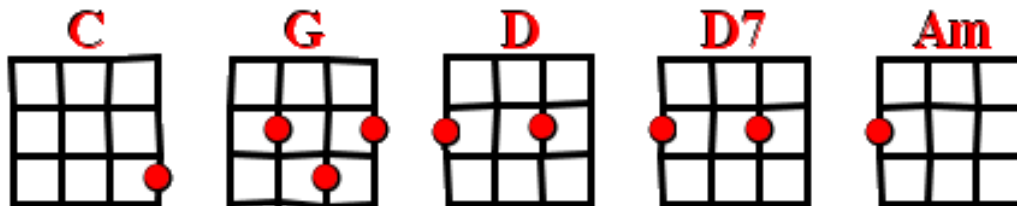

Salade de fruits - grille

| | | | | | | | | |
|---------|---|----|----|---|---|----|-------|---|
| Intro | C | G | D7 | G | C | G | D7 | G |
| Couplet | G | Am | D7 | G | G | Am | G/D7 | G |
| Refrain | G | D | D7 | G | G | D7 | Am/D7 | G |
| Pont | C | G | D7 | G | | | | |

Structure : intro

couplet
couplet

refrain
refrain

pont
pont

couplet
couplet

refrain
refrain

pont
intro

Strum : 4/4